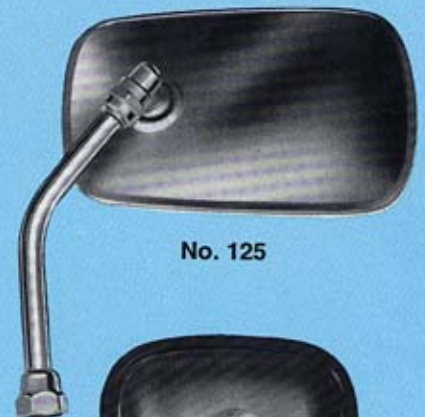

## Transporter, Camper and Bus Mirrors

**No. 128**  
Has an 8 1/4" x 6" head with  
protective edging of heavy  
vinyl. Replaceable glass.  
Arm reversible for left or right  
side installation. Fits into  
door hinge on both sides.

**No. 118**  
Same as above except fits  
into threaded hole on both  
sides.

**FOR PRE  
1968  
MODELS**

**FOR POST  
1968  
MODELS**

No. 128

No. 125

No. 115

No. 118