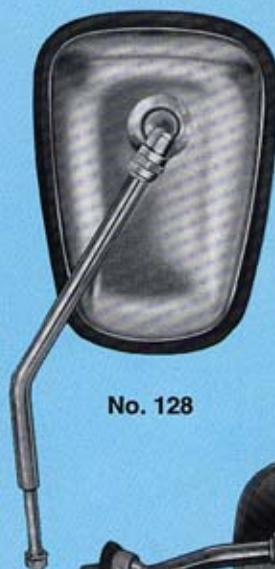

Be Safe with Rosco Quality Mirrors

Van, Stepvan and Bus Mirrors

No. 3780W - White
No. 3780B - Black
Low Mount 7 1/2" x 10 1/2"
Truck and Van Mirror,
Universal brackets fits all
makes and models.

No. 3785SS
Same as above except Bright
Stainless Steel finish.

No. 3781SS
7 1/2" x 10 1/2" Low Mount
Mirror. Complete Assembly
with Long Legs for Vans and
Busses.

Replacement Heads
No. 884B - Black
No. 884W - White
No. 884SS - Stainless Steel

No. 6620SSP - EMS
Double Mirror System for Van
with 660 and 660D Heads -
Top and Bottom Legs Same
Length. Specify Left or Right.

No. 6622W - White
No. 6622B - Black
No. 6622SSP - Stainless St.
Double Mirror System for Van
with 6610 and 660D Heads -
Top and Bottom Legs Same
Length. Specify Left or Right
and Space Between Legs.

Volkswagen Mirrors

Passenger Car Mirrors

No. 115
Fits Bug, left side.
Fits into threaded hole on
both sides.

No. 125
With Metric Thread to fit on
door hinge pin.

Transporter, Camper and Bus Mirrors

No. 128
Has an 8 1/4" x 6" head with
protective edging of heavy
vinyl. Replaceable glass.
Arm reversible for left or right
side installation. Fits into
door hinge on both sides.

No. 118
Same as above except fits
into threaded hole on both
sides.

**FOR PRE
1968
MODELS**

**FOR POST
1968
MODELS**