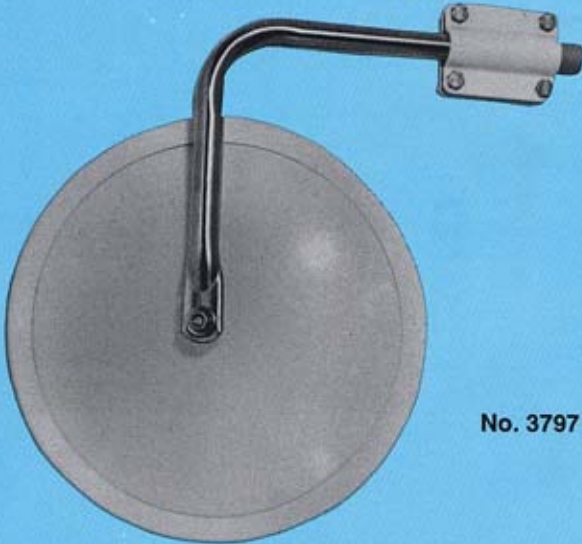

No. 3740

No. 3797