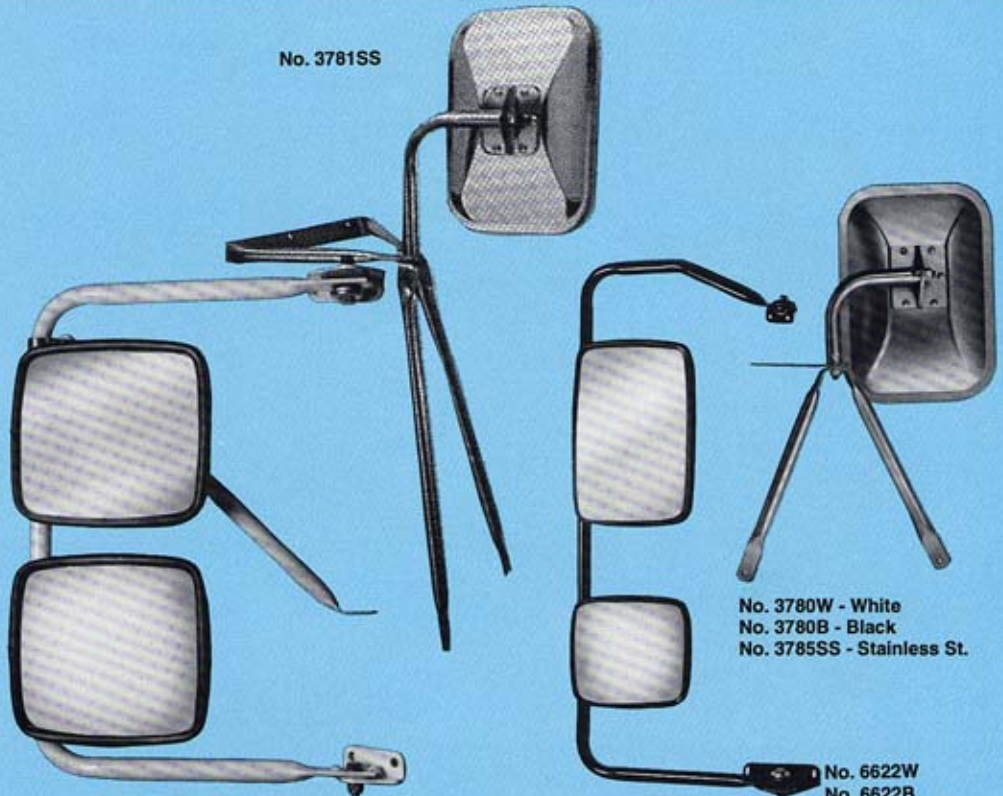

Be Safe with Rosco Quality Mirrors

Van, Stepvan and Bus Mirrors

No. 3780W - White
No. 3780B - Black
Low Mount 7 1/2" x 10 1/2"
Truck and Van Mirror,
Universal brackets fits all
makes and models.

No. 3785SS
Same as above except Bright
Stainless Steel finish.

No. 3781SS
7 1/2" x 10 1/2" Low Mount
Mirror. Complete Assembly
with Long Legs for Vans and
Busses.

Replacement Heads
No. 884B - Black
No. 884W - White
No. 884SS - Stainless Steel

No. 6620SSP - EMS
Double Mirror System for Van
with 660 and 660D Heads -
Top and Bottom Legs Same
Length. Specify Left or Right.

No. 6622W - White
No. 6622B - Black
No. 6622SSP - Stainless St.
Double Mirror System for Van
with 6610 and 660D Heads -
Top and Bottom Legs Same
Length. Specify Left or Right
and Space Between Legs.

No. 3781SS

No. 6620SSP - EMS

No. 3780W - White
No. 3780B - Black
No. 3785SS - Stainless St.

No. 6622W
No. 6622B
No. 6622SS

Volkswagen Mirrors

Passenger Car Mirrors

No. 115
Fits Bug, left side.
Fits into threaded hole on
both sides.

No. 125
With Metric Thread to fit on
door hinge pin.

Transporter, Camper and Bus Mirrors

No. 128
Has an 8 1/4" x 6" head with
protective edging of heavy
vinyl. Replaceable glass.
Arm reversible for left or right
side installation. Fits into
door hinge on both sides.

No. 118
Same as above except fits
into threaded hole on both
sides.

**FOR PRE
1968
MODELS**

**FOR POST
1968
MODELS**