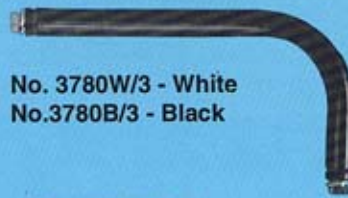

No. 3780W/3 - White
No. 3780B/3 - Black

No. 3780W/3 - White
No. 3780B/3 - Black
Replacement Gooseneck.
White or Black.

No. 884B - Black
No. 884W - White
No. 884SS - Stainless Steel
7 1/2" x 10 1/2" Low Mount
Flat Glass Mirror Head.